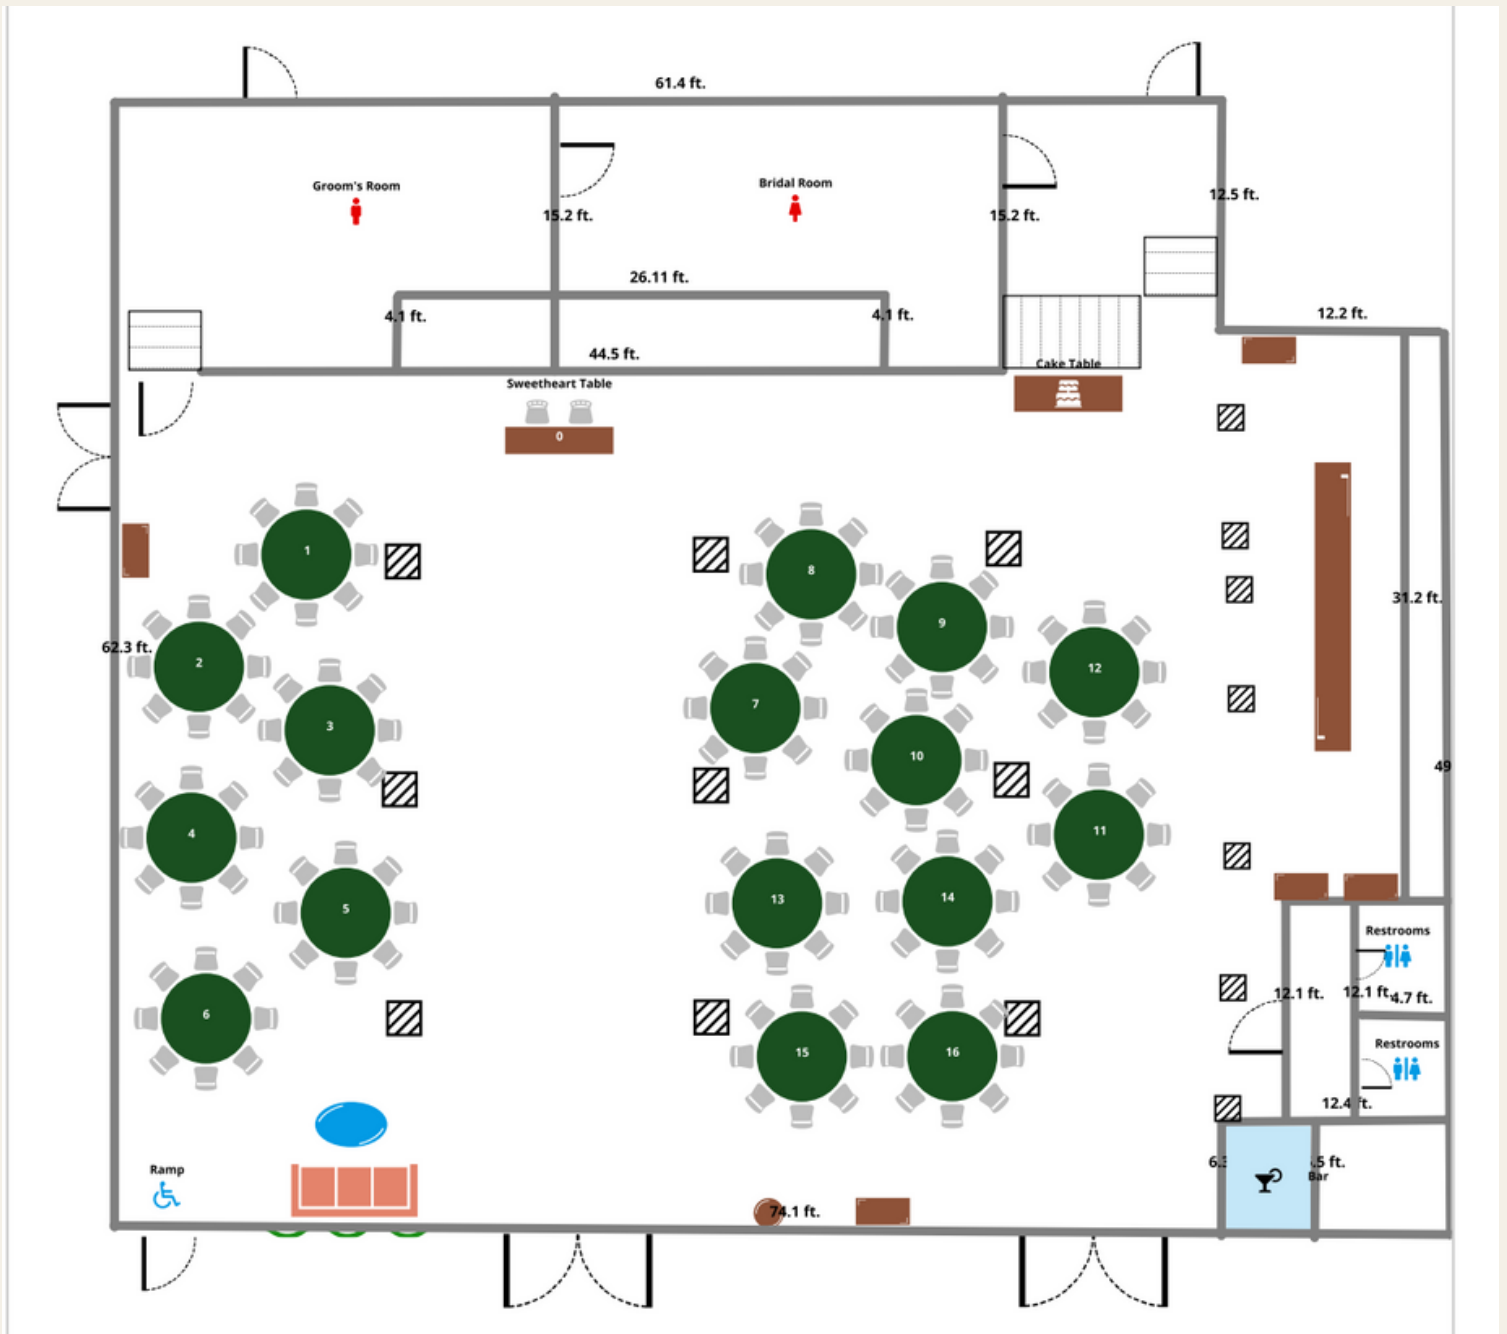

ASH & OAK *Weddings*

Sample Floor Plans

16 Tables - 130 Seats

ASH & OAK *Weddings*

Sample Floor Plans

18 Tables - 156 Seats